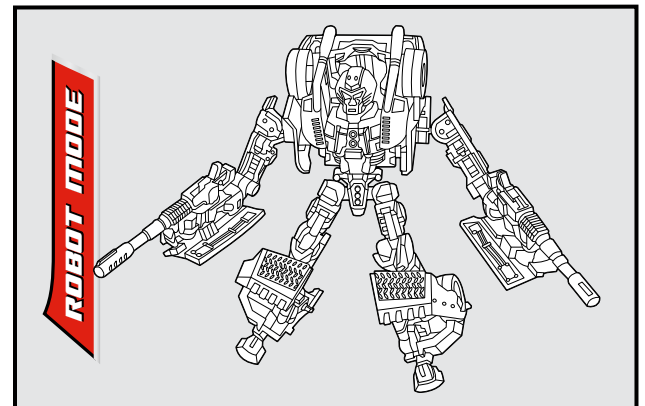

TRANSFORMERS

FIRETRAP™

LEVEL: 0 1 **2** 3 4 5
EASY

AUTOBOT

NOTE: Some parts are made to detach if excessive force is applied and are designed to be reattached if separation occurs. Adult supervision may be necessary for younger children.

WARNING:

CHOKING HAZARD—Small parts.
Not for children under 3 years.

AGES 5+
20902/98438 ASST.

TRANSFORMERS.COM

CHANGING TO VEHICLE

CHANGING TO ROBOT

Retain instructions for future reference.

Product and colors may vary.
© 2010 Hasbro. All Rights Reserved.
TM & ® denote U.S. Trademarks.
Manufactured under license from Tomy Company, Ltd.